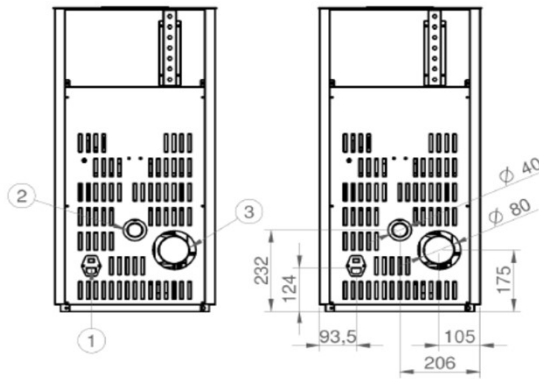

Asia 7.65kw Pellet Stove