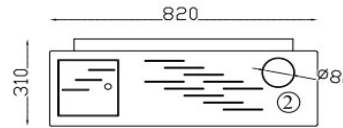

## Fly 10kw Slim Pellet Stove

The Fly stove is a glass fronted stove offering 10kw output, it is available in either Black, Red or White etched glass with a black steel sides & top. The chimney connection is on the right hand side and can be connected from the back, side or top. Wi-Fi Optional

### Technical Data

Total heat output: max 11.1kW – min 4.4kW  
 Nominal heat output: max 10kW – min 4.1kW  
 Efficiency: 90.2%  
 Pellet consumption: max 2.6 kg/h - min 0.9 kg/h  
 Heatable room volume: 140 – 340 mc  
 Energy Rated A+