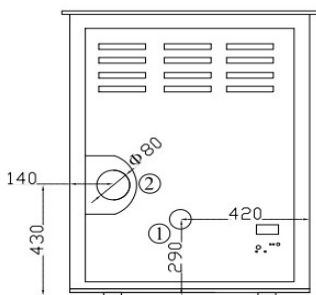

## Fly 10kw Slim Pellet Stove

The Fly stove is a glass fronted stove offering 10kw output, it is available in either Black, Red or White etched glass with a black steel sides & top. The chimney connection is on the right hand side and can be connected from the back, side or top. Wi-Fi Optional

### Technical Data

Total heat output: max 11.1kW – min 4.4kW  
 Nominal heat output: max 10kW – min 4.1kW  
 Efficiency: 90.2%  
 Pellet consumption: max 2.6 kg/h - min 0.9 kg/h  
 Heatable room volume: 140 – 340 mc  
 Energy Rated A+