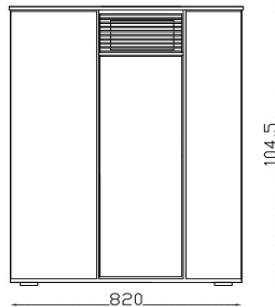

## Fly 10kw Slim Pellet Stove

The Fly stove is a glass fronted stove offering 10kw output, it is available in either Black, Red or White etched glass with a black steel sides & top. The chimney connection is on the right hand side and can be connected from the back, side or top. Wi-Fi Optional

### Technical Data

Total heat output: max 11.1kW – min 4.4kW  
 Nominal heat output: max 10kW – min 4.1kW  
 Efficiency: 90.2%  
 Pellet consumption: max 2.6 kg/h - min 0.9 kg/h  
 Heatable room volume: 140 – 340 mc  
 Energy Rated A+