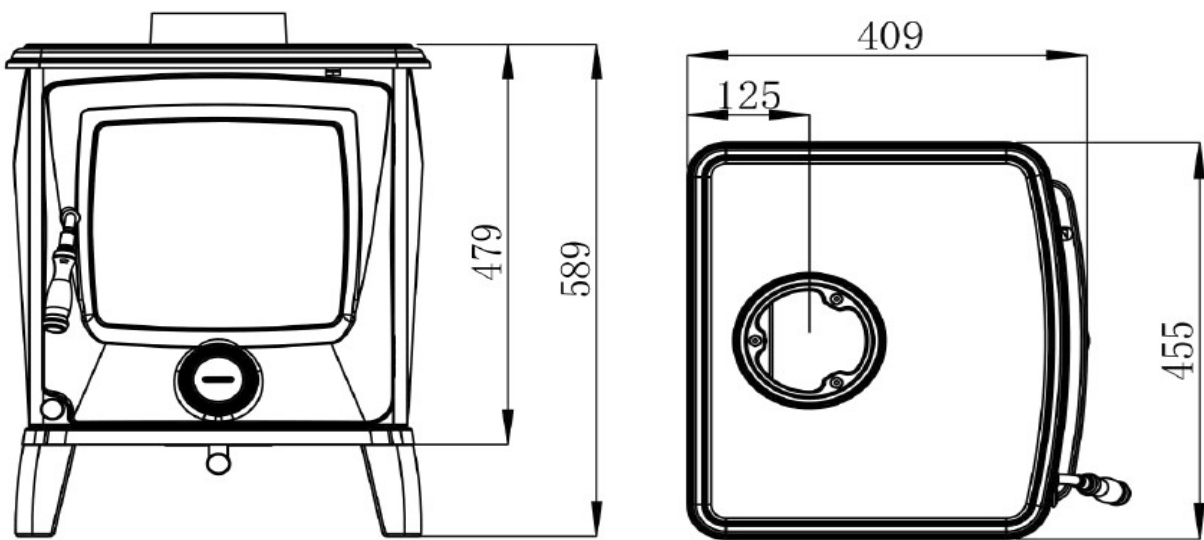

H a m m c o

S T O V E S

Riga 7.5kw Drawing

FLUE OUTLET 125mm ID