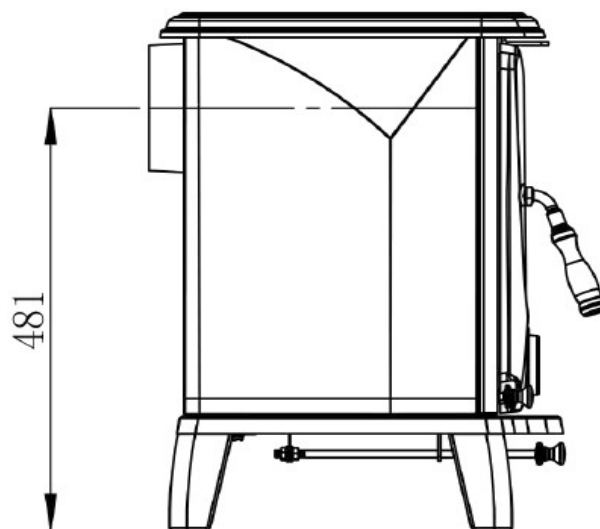

H a m m c o

S T O V E S

Riga 7.5kw Drawing

FLUE OUTLET 125mm ID