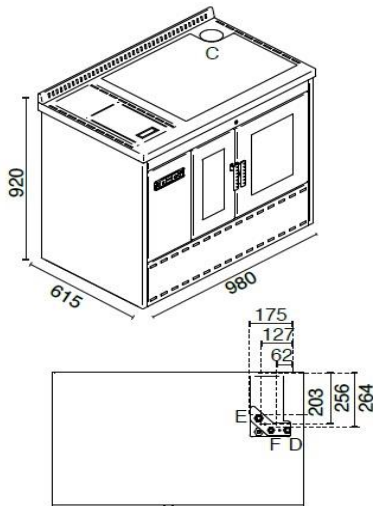

Isotto 21kw Pellet Boiler Cooker

- A = Ø 80 mm Scarico fumi / Flue / Cheminée / Rauchabzug / Evacuación de humos / Descarga de humos
 B = Ø 48 mm Ingresso aria primaria / Primary ari inlet / Entrée d'air primaire / Primärlufteinlass / Entrada aire primario / Admissão de ar primário
 C = Ø 80 mm Scarico fumi superiore / Flue top / Haut de fumée / Top Abgasstutzen / Salida humos superior / Descarga de humos superior
 D = 3/4 Ritorno riscaldamento / Heating return / Retour chauffage / Heizungsrücklauf / Retorno calentamiento / Retorno aquecimento
 E = 3/4 Andata riscaldamento / Heating flow / Départ chauffage / Heizungsvorlauf / Ida calentamiento / Partida do aquecimento
 F = 1/2 Carico/scarico impianto / System load/discharge / Remplissage/vidage installation / Be-/Entladen der Anlage / Carga/Descarga instalación / Carga/Descarga sistema

Technical Data

Total heat output: max 21,0 kW – min 7,3 kW
 Nominal heat output: max 18,5 kW – min 7,0 kW
 Water heat output: max 15,5 kW – min 5,5 kW
 Energy Efficiency Class: A++
 Efficiency: Up to 95,5%
 CO emission at 13% O₂: P_{max} 0,011% – P_{min} 0,015%
 Pellet consumption: max 4,3 kg/h – min 1,5 kg/h
 Reservoir capacity: 20 kg
 Heatable room volume: 290 – 390 mc
 Minimum distances: side/rear 5mm, front 1000 mm
 Dimension: L980 x W615 x H920mm
 Weight: 250 kg
 Steel combustion chamber
 Stainless steel brazier
 Oven dimensions: L 300 x W385 x H280mm
 Complies with: EN14785 - BImSchV II - LRV/VKF - BAFA
 Fume outlet: Top - Rear

Features

Front glass door with black etching
 Stainless steel oven
 Removable tray holder guides
 Aluminium tray supplied
 Tray holder grille supplied
 Oven temperature controlled via display (120°-240°C)
 5 operating power levels
 Can be built in or free standing
 Removable ash tray for ash removal
 Upper - rear smoke extraction
 Safety thermostat
 Suitable for external thermostat
 Safety Manostat
 Timer Thermostat
 Expansion tank, Pump & Safety valve
 WIFI module for remote control: Optional