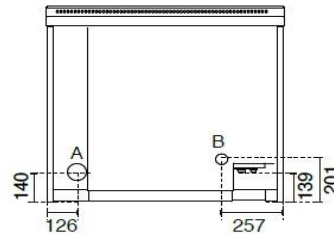

Isotto 21kw Pellet Boiler Cooker

- A = Ø 80 mm Scarico fumi / Flue / Cheminée / Rauchabzug / Evacuación de humos / Descarga de humos
 B = Ø 48 mm Ingresso aria primaria / Primary ari inlet / Entrée d'air primaire / Primärlufteinlass / Entrada aire primario / Admissão de ar primário
 C = Ø 80 mm Scarico fumi superiore / Flue top / Haut de fumée / Top Abgasstutzen / Salida humos superior / Descarga de humos superior
 D = 3/4 Ritorno riscaldamento / Heating return / Retour chauffage / Heizungsrücklauf / Retorno calentamiento / Retorno aquecimento
 E = 3/4 Andata riscaldamento / Heating flow / Départ chauffage / Heizungsvorlauf / Ida calentamiento / Partida do aquecimento
 F = 1/2 Carico/scarico impianto / System load/discharge / Remplissage/vidage installation / Be-/Entladen der Anlage / Carga/Descarga instalación / Carga/Descarga sistema

Technical Data

Total heat output: max 21,0 kW – min 7,3 kW
 Nominal heat output: max 18,5 kW – min 7,0 kW
 Water heat output: max 15,5 kW – min 5,5 kW
 Energy Efficiency Class: A++
 Efficiency: Up to 95,5%
 CO emission at 13% O₂: P_{max} 0,011% – P_{min} 0,015%
 Pellet consumption: max 4,3 kg/h – min 1,5 kg/h
 Reservoir capacity: 20 kg
 Heatable room volume: 290 – 390 mc
 Minimum distances: side/rear 5mm, front 1000 mm
 Dimension: L980 x W615 x H920mm
 Weight: 250 kg
 Steel combustion chamber
 Stainless steel brazier
 Oven dimensions: L 300 x W385 x H280mm
 Complies with: EN14785 - BImSchV II - LRV/VKF - BAFA
 Fume outlet: Top - Rear

Features

Front glass door with black etching
 Stainless steel oven
 Removable tray holder guides
 Aluminium tray supplied
 Tray holder grille supplied
 Oven temperature controlled via display (120°-240°C)
 5 operating power levels
 Can be built in or free standing
 Removable ash tray for ash removal
 Upper - rear smoke extraction
 Safety thermostat
 Suitable for external thermostat
 Safety Manostat
 Timer Thermostat
 Expansion tank, Pump & Safety valve
 WIFI module for remote control: Optional