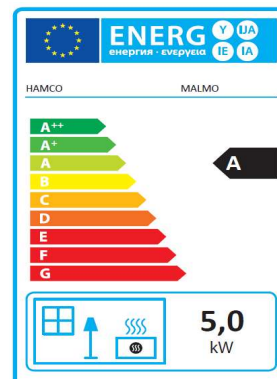

Hamco Heating Ltd., Cloncolling, Church Road, Tullamore, Co Offaly
057 9321302, info@hamco.ie, www.hamco.ie