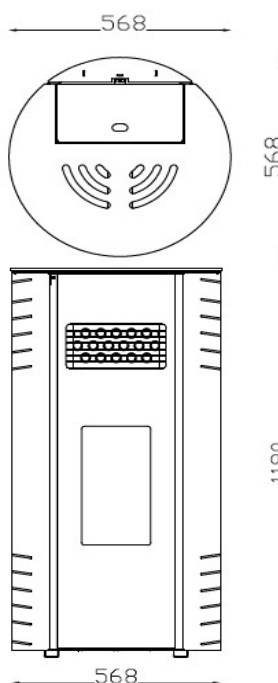

## The Noha 11kw

Eco Design  
2022

The Noha is a pellet stove and combines function without sacrificing aesthetics. It is completely round with magic black glass door that allows the flame to shine through when lit

### Technical Data

Nominal heat output: max 11.1kW – min 3.8kW  
Total introduced power: max 12kW – min 4.1kW  
Efficiency: 92.4% Energy Rating A++  
Pellet consumption: min 0.84kg/h - max 2.45kg/h  
Reservoir capacity: 18 kg  
Cast Iron Burn Pot  
Flue Outlet: Rear  
Height 1190mm, Width/Depth 568mm