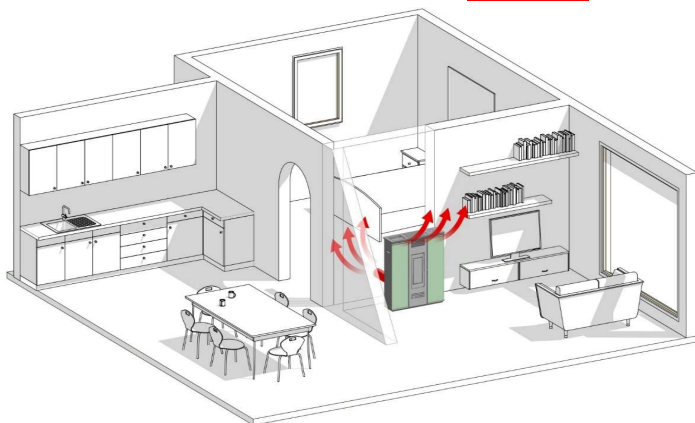

### BASIC DUCTING

For heating a single room adjacent to the stove, of limited size, approx 60-90 cu.mtr  
 Optional in versions Erika, Rebecca, Petra, Andrea New, Tommy New, Cecilia, Lucia, Agnese, Diva.

#### Technical Data

Total introduced power: max 10.4kW – min 3.5kW  
 Nominal heat output: max 9kW – min 3.2kW  
 Efficiency: Pmax 87% – Pmin 90%  
 CO emission at 13% O<sub>2</sub>: Pmax 0,012% - Pmin 0,020%  
 Pellet consumption: max 2.2kg/h - min 0.7kg/h  
 Reservoir capacity: 13.5kg  
 Heatable room volume: 140 – 200 mc  
 Minimum clearance: side: 25cm - back: 10cm - front side: 100 cm  
 Dimension: W 850 x D252 x H 1024 mm  
 Weight: 98.3 kg  
 Cast iron combustion chamber  
 Stainless steel brazier  
 Canalized stove, double ventilation: Basic; Optional  
 Complies with: EN14785 - BImSchV II - 15a B-VG - LRV/VKF  
 Sliding drawer for ash removal  
 Flue outlet: Rear  
 Remote control: Optional

#### Features

Modelled sides with wide radius  
 Front glass door with black etching  
 Space-saving  
 Forced ventilation  
 5 operating power levels  
 Menu display in 6 languages  
 Cast iron combustion chamber  
 Removable ash tray for ash removal  
 Removable handle  
 BASIC channelling available  
 Upper - rear smoke extraction  
 Can be wall hung  
 Safety thermostat  
 Suitable for external thermostat  
 Safety Manostat  
 Timer Thermostat