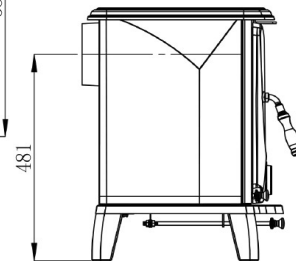

Hamco

STOVES

Riga 7.5kw Stove

Flue Outlet: 125mm

This medium sized stove offers a high output for its size. With its simple design, cast iron construction, large window it is sure to suit every taste.

- 7.5kw to heat a room up to 100m³
- 84.7% Efficiency
- Eco Design 2022 Energy Rating; A+
- Cast Iron Construction
- Contemporary Simple Detail Design
- Ability to burn either wood or solid fuels
- Clean Burn Technology
- Retains heat long after fire has expired
- Powerful airwash to help keep the glass clean
- Optional Top or Rear Flue outlet
- External riddling system
- Max log size: 30cm