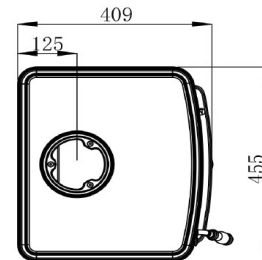

Hamco

STOVES

Riga 7.5kw Stove

Flue Outlet: 125mm

This medium sized stove offers a high output for its size. With its simple design, cast iron construction, large window it is sure to suit every taste.

- 7.5kw to heat a room up to 100m³
- 84.7% Efficiency
- Eco Design 2022 Energy Rating; A+
- Cast Iron Construction
- Contemporary Simple Detail Design
- Ability to burn either wood or solid fuels
- Clean Burn Technology
- Retains heat long after fire has expired
- Powerful airwash to help keep the glass clean
- Optional Top or Rear Flue outlet
- External riddling system
- Max log size: 30cm