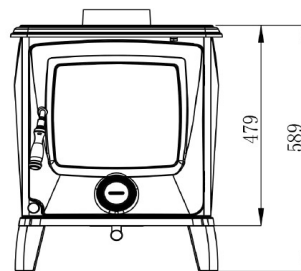

Hamco

STOVES

Riga 7.5kw Stove

Flue Outlet: 125mm

This medium sized stove offers a high output for its size. With its simple design, cast iron construction, large window it is sure to suit every taste.

- 7.5kw to heat a room up to 100m³
- 84.7% Efficiency
- Eco Design 2022 Energy Rating; A+
- Cast Iron Construction
- Contemporary Simple Detail Design
- Ability to burn either wood or solid fuels
- Clean Burn Technology
- Retains heat long after fire has expired
- Powerful airwash to help keep the glass clean
- Optional Top or Rear Flue outlet
- External riddling system
- Max log size: 30cm