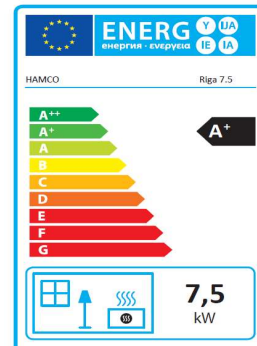

Hamco

STOVES

Riga 7.5kw Stove

Flue Outlet: 125mm

This medium sized stove offers a high output for its size. With its simple design, cast iron construction, large window it is sure to suit every taste.

- 7.5kw to heat a room up to 100m³
- 84.7% Efficiency
- Eco Design 2022 Energy Rating; A+
- Cast Iron Construction
- Contemporary Simple Detail Design
- Ability to burn either wood or solid fuels
- Clean Burn Technology
- Retains heat long after fire has expired
- Powerful airwash to help keep the glass clean
- Optional Top or Rear Flue outlet
- External riddling system
- Max log size: 30cm