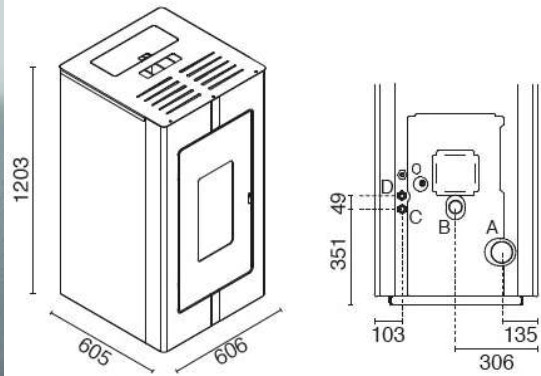

Tosca 24Kw Pellet Boiler Stove

Colour Options

Rosso
Red

Tortora
Dove grey

Technical Data

Total introduced power: max 25.4kW – min 5.3kW
Nominal heat output: max 23kW – min 5kW
Water heat output: max 20.5kW – min 3.5kW
Efficiency: Pmax 90% – Pmin 94.5%
CO emission at 13% O₂: Pmax 0,016% – Pmin 0,020%
Pellet consumption: max 5.4kg/h – min 1.1kg/h
Reservoir capacity: 25kg
Heatable room volume: 400 – 520 mc
Minimum distances; side/back 200mm, front 1000mm
Dimension: W 606 x D 605 x H 1203mm
Weight: 167.9kg
Steel combustion chamber
Stainless steel brazier
Flue outlet: Rear

Features

25kg Pellet tank
5 operating power levels
Removable ash tray for ash removal
Removable handle
Safety thermostat
Suitable for external thermostat
Safety Manostat
Water Pressure Transducer
Timer Thermostat
Circulation pump
Expansion tank
Safety valve
Remote control: Option
WiFi; Optional